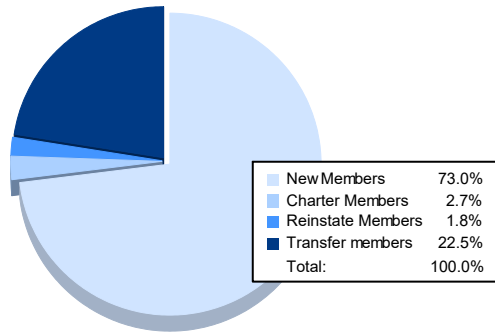

Year	New Clubs	Dropped Clubs	Gain/ Loss Clubs	New Members	Charter Members	Reinstate Members	Transfer Members	Total Member Added	Total Members Dropped	Gain/ Loss Members
2016-2017	1	2	-1	152	29	1	6	188	255	-67
2017-2018	1	6	-5	94	27	5	24	150	293	-143
2018-2019	0	0	0	99	5	8	3	115	159	-44
2019-2020	0	1	-1	103	2	1	2	108	147	-39
2020-2021	0	2	-2	81	3	2	25	111	185	-74
<b>Average</b>	<b>0</b>	<b>2</b>	<b>-2</b>	<b>106</b>	<b>13</b>	<b>3</b>	<b>12</b>	<b>134</b>	<b>208</b>	<b>-73</b>

### Membership Composition June 2021 Cumulative